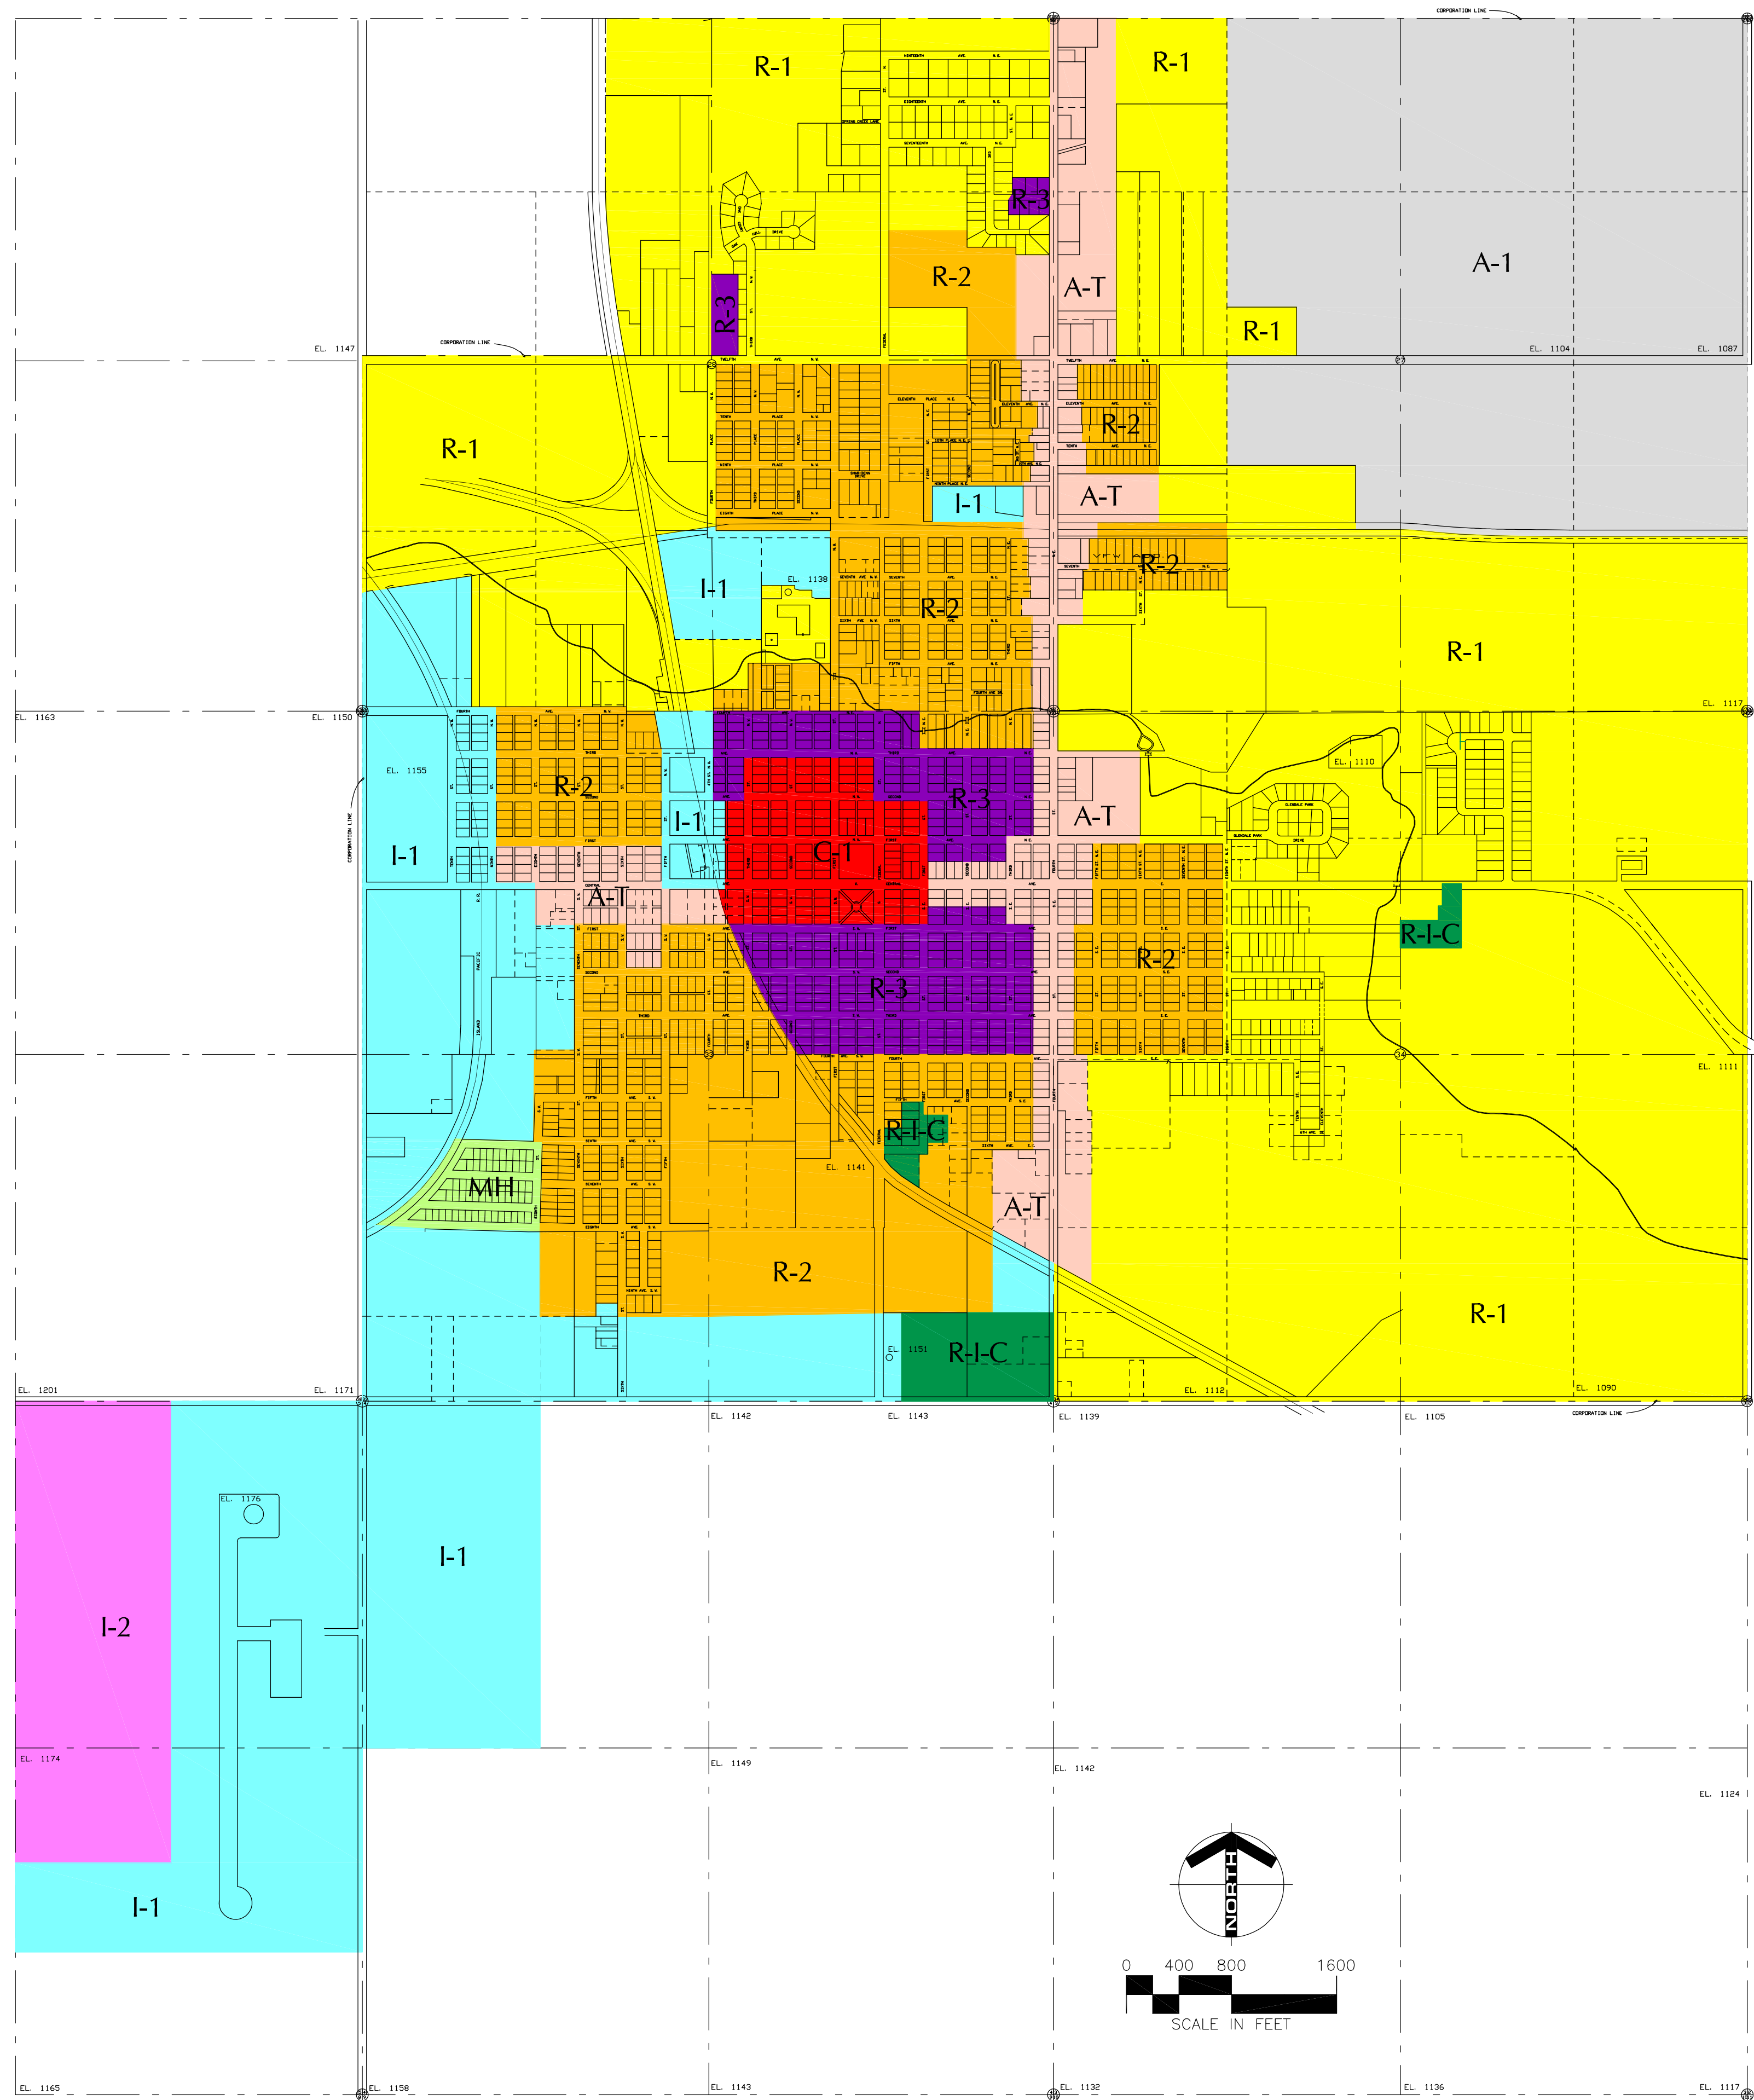

HAMPTON, IOWA

ZONING MAP

LEGEND

- A-1 AGRICULTURAL
- R-1 SINGLE FAMILY RESIDENTIAL
- R-2 TWO-FAMILY RESIDENTIAL
- R-3 MULTI-FAMILY RESIDENTIAL
- MH-MOBILE HOME
- C-1 DOWNTOWN COMMERCIAL
- A-T ARTERIAL TRANSITION
- I-1 LIGHT INDUSTRIAL
- R-I-C RESTRICTED INDUSTRIAL COMMERCIAL
- I-2 HEAVY INDUSTRIAL